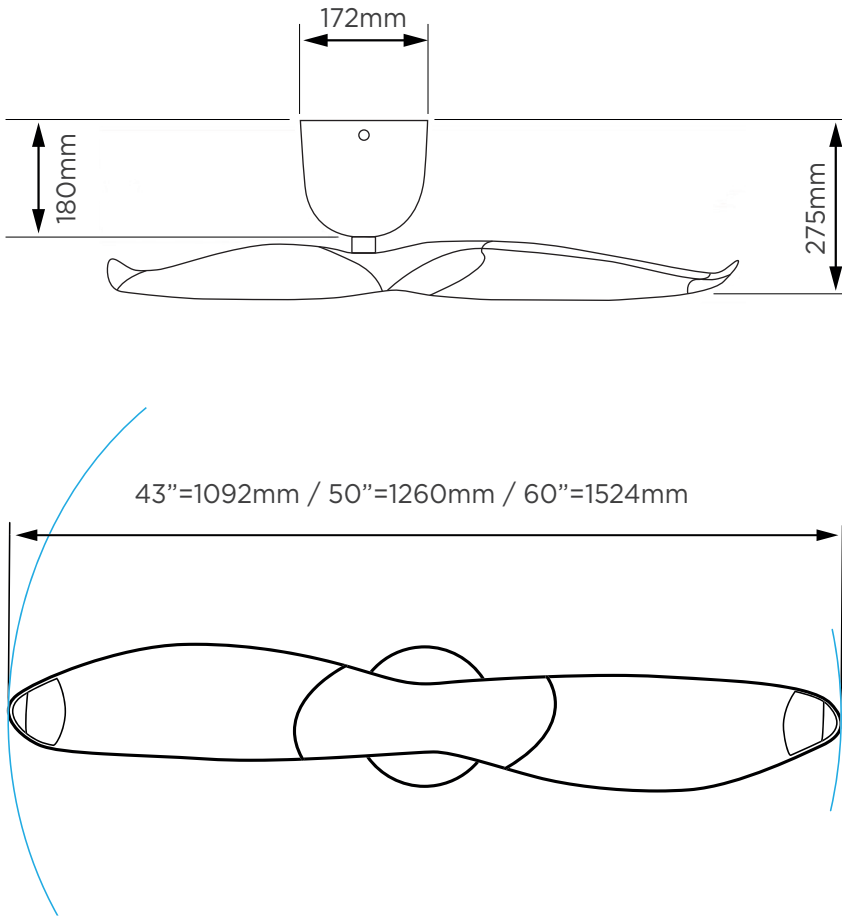

43"

50"

60"

RATED MOST EFFICIENT 2013-2018
BY ENERGY STAR

AERATRON

It's in the air

AE2+

CEILING FAN SPECIFICATIONS

AE2+ and AE3+ models have the same dimensions

MODEL

AE2+ 43" (1092mm)

AE2+ 50" (1260mm)

AE2+ 60" (1524mm)

AE2+ = 2 BLADE FAN
(shown)

COLOUR OPTIONS

White / Silver /
Black / Black w Light
Woodgrain / White w
Light Woodgrain **NEW**
/ Black w Dark Walnut